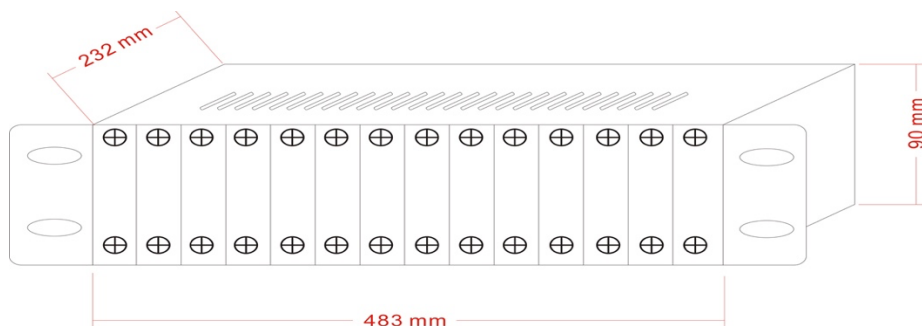

## CHASSIS ANT-IE14

14 Slots 2U 19" Rack Mount Chassis for Standalone Media Converter ANT-IE14

### Introduction

ANT-E14 is a 14-slot 19" Rack-Mount Chassis System provides housing for up to 14 ANT series media converters. Designed for continuous operation, the chassis is equipped with dual cooling fans and redundant power supplies (optional). Its Plug-and-Play and Hot-Swap features allow installing/removing the converter unit without powering off the chassis. ANT-E14 rack-mount chassis eliminates the external power adapters for ANT series media converters and organizes multiple converters in a single unit, which makes it the perfect solution for managing multiple ANT series converters.

### Dimensions

### Specification

Slots Provided	14 Slots
Structure	2 U Rack mounted
Power Input	AC 85~265V 50/60Hz
Power Output	DC 5V 1A

Power Configuration	Redundant Power Supply
LED Indication	Power
Max Power Consumption	95W
Operating Temperature	-20~70°C
Working Humidity	5%~90%
Storage Temperature	-40~70°C
Storage Humidity	5% to 90% Non-Condensing
Dimensions	483*232*90mm(L*W*H)
Certification	CE, FCC, RoHS
Warranty	3-years